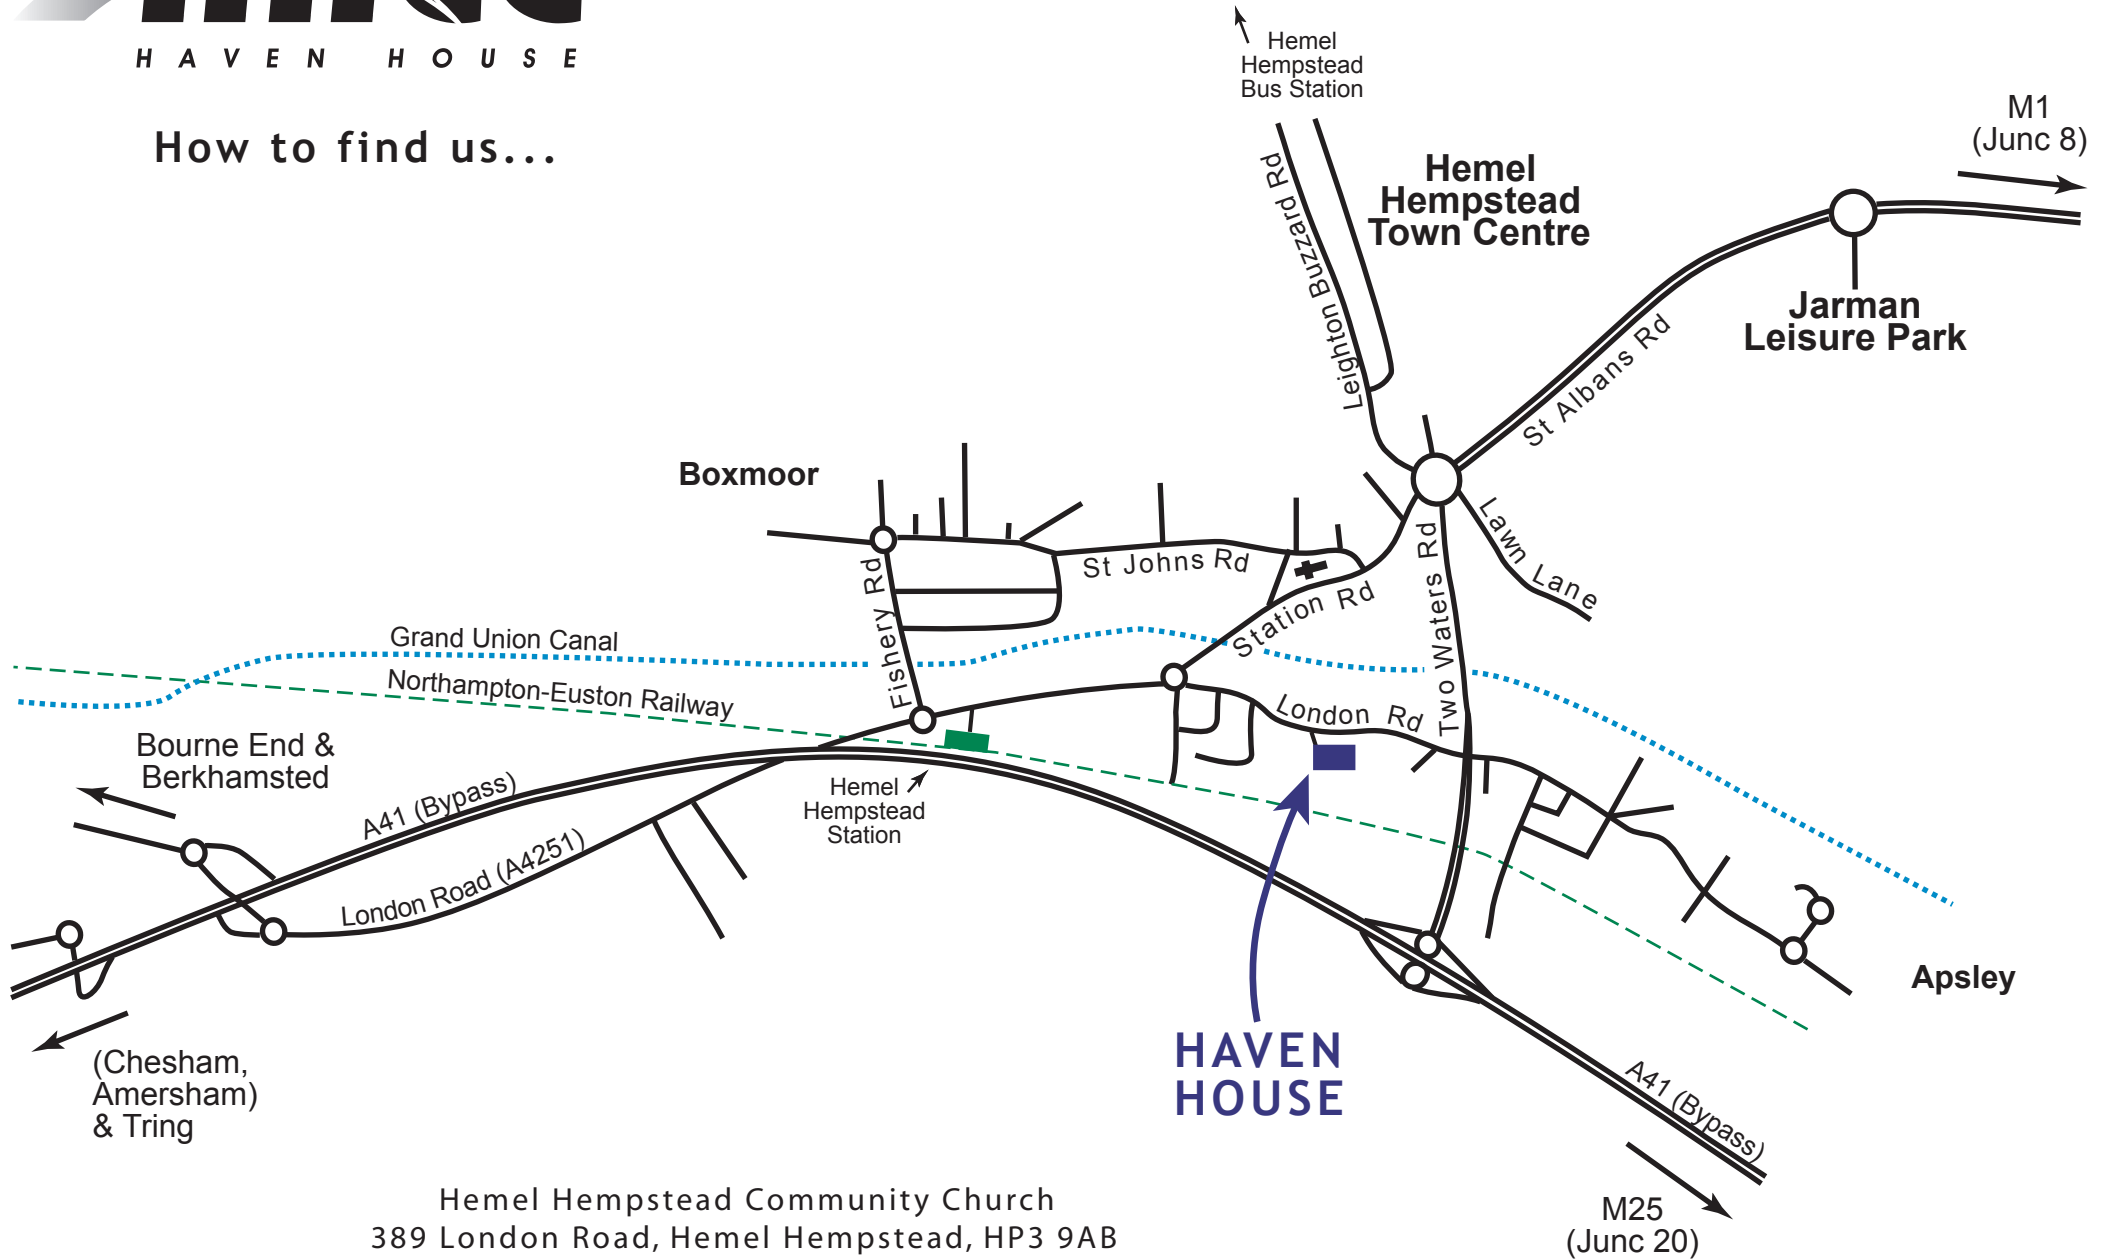

H A V E N H O U S E

How to find us...

Hemel Hempstead Community Church
 389 London Road, Hemel Hempstead, HP3 9AB
 Tel: 01442 216609 www.hhcc.org.uk